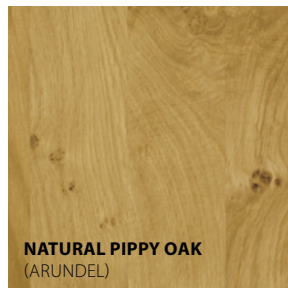

LAMINATE

GLOSS

MATT

TIMBER

VENEER