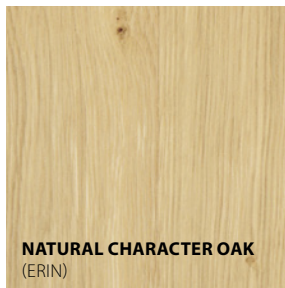

LAMINATE

GLOSS

MATT

TIMBER

VENEER