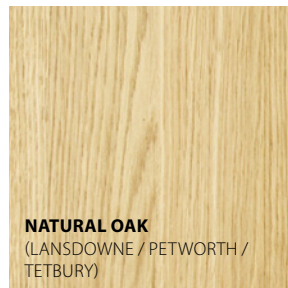

LAMINATE

GLOSS

MATT

TIMBER

VENEER