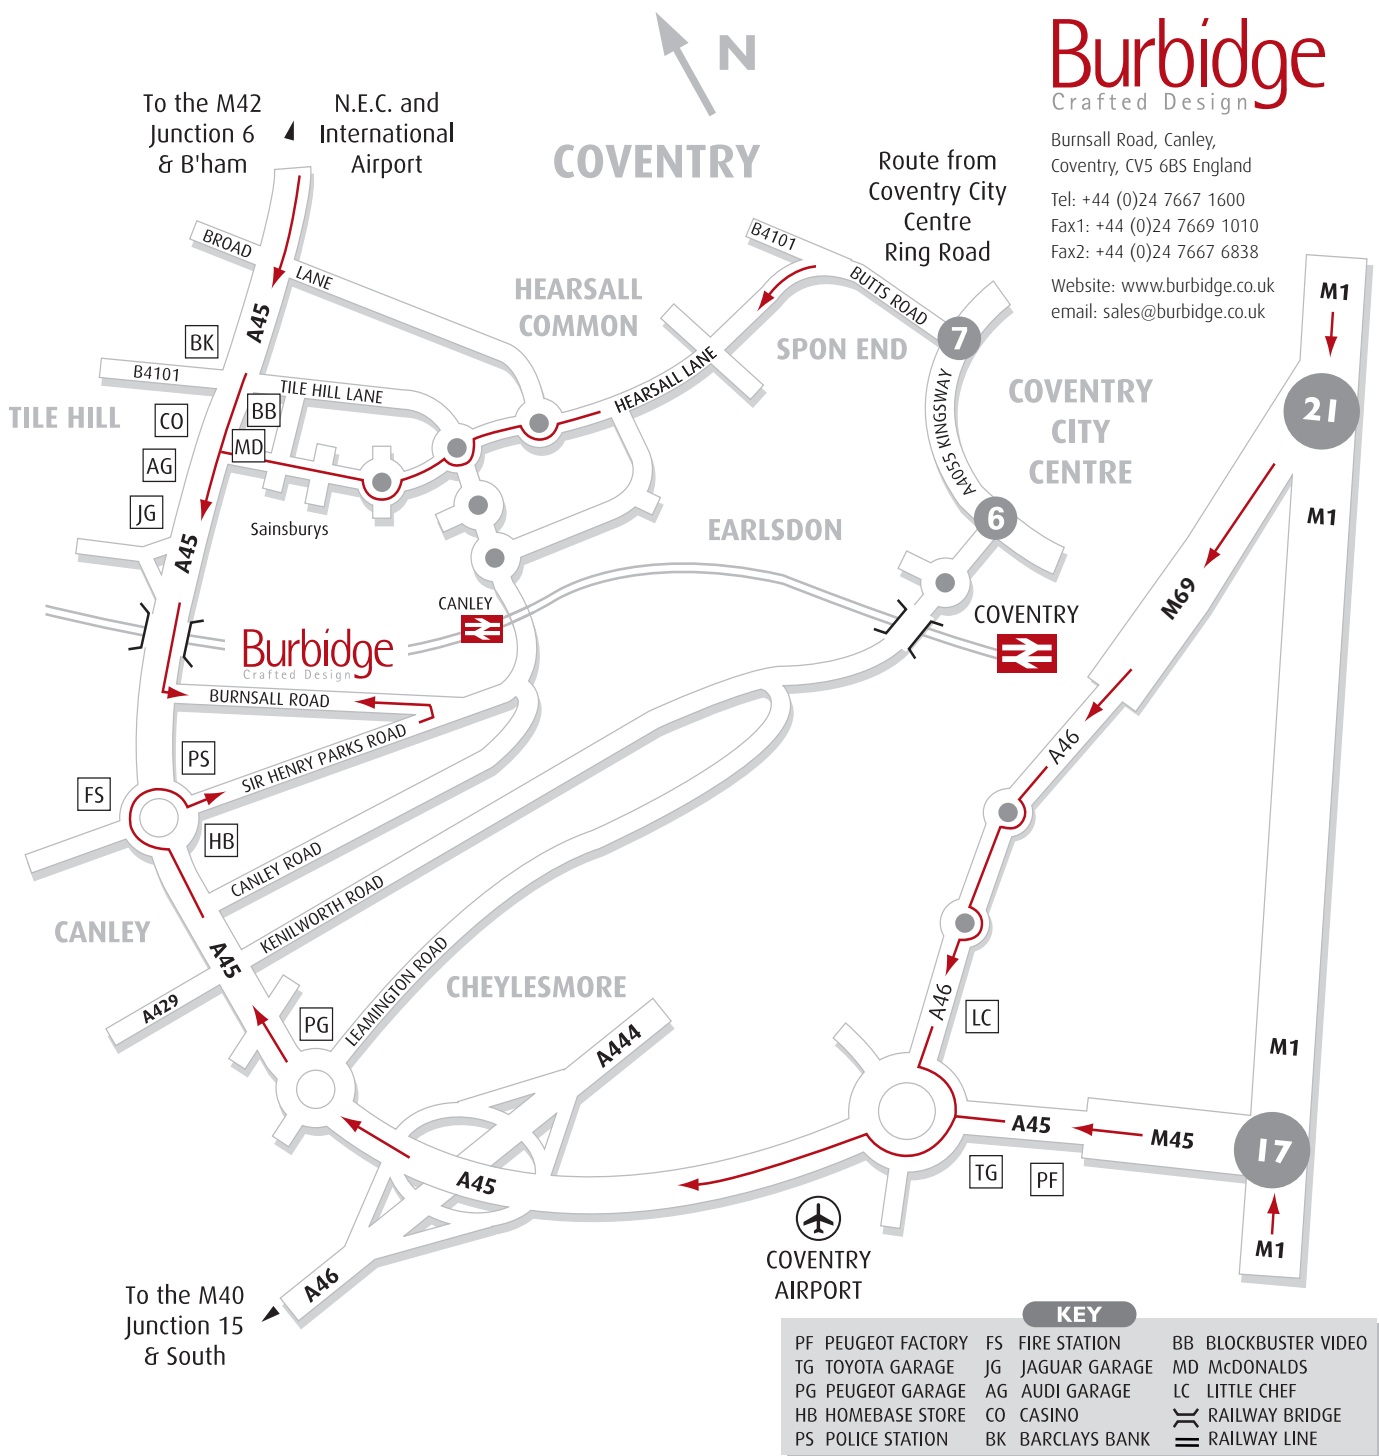

Burbidge

Crafted Design

Burnsall Road, Canley,
Coventry, CV5 6BS England

Tel: +44 (0)24 7667 1600

Fax1: +44 (0)24 7669 1010

Fax2: +44 (0)24 7667 6838

Website: www.burbidge.co.uk

email: sales@burbidge.co.uk

How to find us:

By Car

Directions from the M40 South:

From the M40 take junction 15 onto the A46 (Warwick Bypass) towards Coventry. Leave at the 5th exit which is the A45 and head for Birmingham.

Straight on to a roundabout (Peugeot garage on corner). Stay on dual carriageway through several sets of traffic lights until you come to a roundabout (left a Fire Station, right a Police Station & Homebase). At this roundabout take the 3rd exit into Sir Henry Parkes Road, then take 1st left into Burnsall Road and Burbidge is located 250 yards on the right.

Directions from the M1 South:

From the M1 take junction 17 onto the M45 towards Coventry. At the end of the M45 there is a roundabout, go straight across on the now A45 to Coventry. Stay on this dual carriageway until you notice a large Peugeot factory on your left, and continue underneath a flyover to the next large roundabout with traffic lights. Take the 2nd exit for A45. Stay on this dual carriageway until you reach a roundabout (Peugeot garage on corner), go straight on through several sets of traffic lights until you come to a roundabout (left a Fire Station, right a Police Station & Homebase). At this roundabout take the 3rd exit into Sir Henry Parkes Road, then take 1st left into Burnsall Road and Burbidge is located 250 yards on the right.

Directions from the M1 North:

From the M1 take junction 21 onto the M69 towards Coventry. At the end follow the A46, signposted Warwick. After passing a 'Little Chef' you come to a large roundabout with traffic lights. Take the 3rd exit, A45 towards Birmingham. Straight on at a roundabout (Peugeot Garage on corner). Stay on the dual carriageway, through several traffic lights until you reach a roundabout (left a Fire Station, right a Police Station and Homebase) - take the 3rd exit into Sir Henry Parkes Road, then take 1st left into Burnsall Road and Burbidge is located 250 yards on the right.

Directions from the M6 North:

Take the M6 to junction 4a to join the M42 - signposted M42 The South (M40) & Airport. Get into right hand lane signposted M42 London (M40) Warwick, Solihull & B'ham Airport. Stay on the M42 and exit at junction 6. At the roundabout take first exit left for Coventry A45. On the A45 continue through several sets of traffic lights (past Audi and Jaguar garages on the right) until you come to a bridge. Just over the bridge turn left into Burnsall Road and Burbidge is located 150 yards on the left.

By Rail

Main line services operate to Coventry Station which is 3 miles away. Local services run to Canley Station, which is about 300 yards from us.

For more information please contact 08457 48 49 50

By Air

Birmingham International Airport is situated on the M42, junction 6, approximately 20 mins journey by taxi.